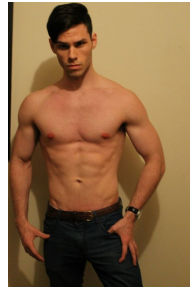

Travis Styles

Location: WA, Australia

Gender: Male

Age: 25

Talent Categories: Actor, Extra, Model, Commercial
Face

Modeling Talent:

Height: 184 cm / 6'0"

Weight: 75 kg

Size: M

Eyes: Blue

Hair: Dark-Brown, Short

Complexion: Fair

Showcase Management