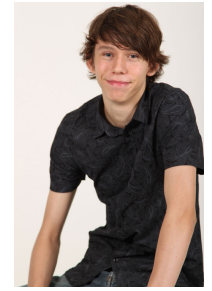

Simon Patrick Tiemroth

Location: QLD, Australia

Gender: Male

Age: 22

Talent Categories: Extra

Modeling Talent:

Height: 196 cm / 6'5"

Weight: 64 kg

Size: M

Eyes: Grey

Hair: Dark-Brown, Short

Complexion: Pale

Showcase Management