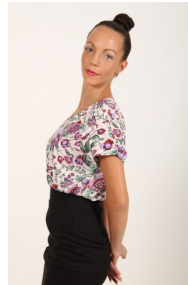

Lara Mae Bowman

Location: QLD, Australia

Gender: Female

Age: 29

Talent Categories: Extra, Model, Dancer

Modeling Talent: Catwalk, Promotional

Height: 168 cm / 5'6"

Weight: 57.5 kg

Size: 8

Eyes: Hazel

Hair: Brown, Long

Complexion: Olive

reeder management