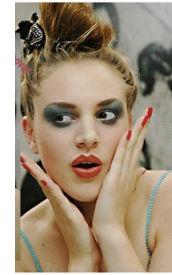

**Valeria Gisele Alonso**

**Location:** SA, Australia

**Gender:** Female

**Age:** 30

**Talent Categories:** Model, Dancer

**Modeling Talent:** Body, Catwalk, Promotional

**Height:** 1.70 cm / 0'1"

**Weight:** 55 kg

**Size:** s

**Eyes:** Brown

**Hair:** Blonde-Honey, Long

**Complexion:** Medium

FREELANCE ARTIS